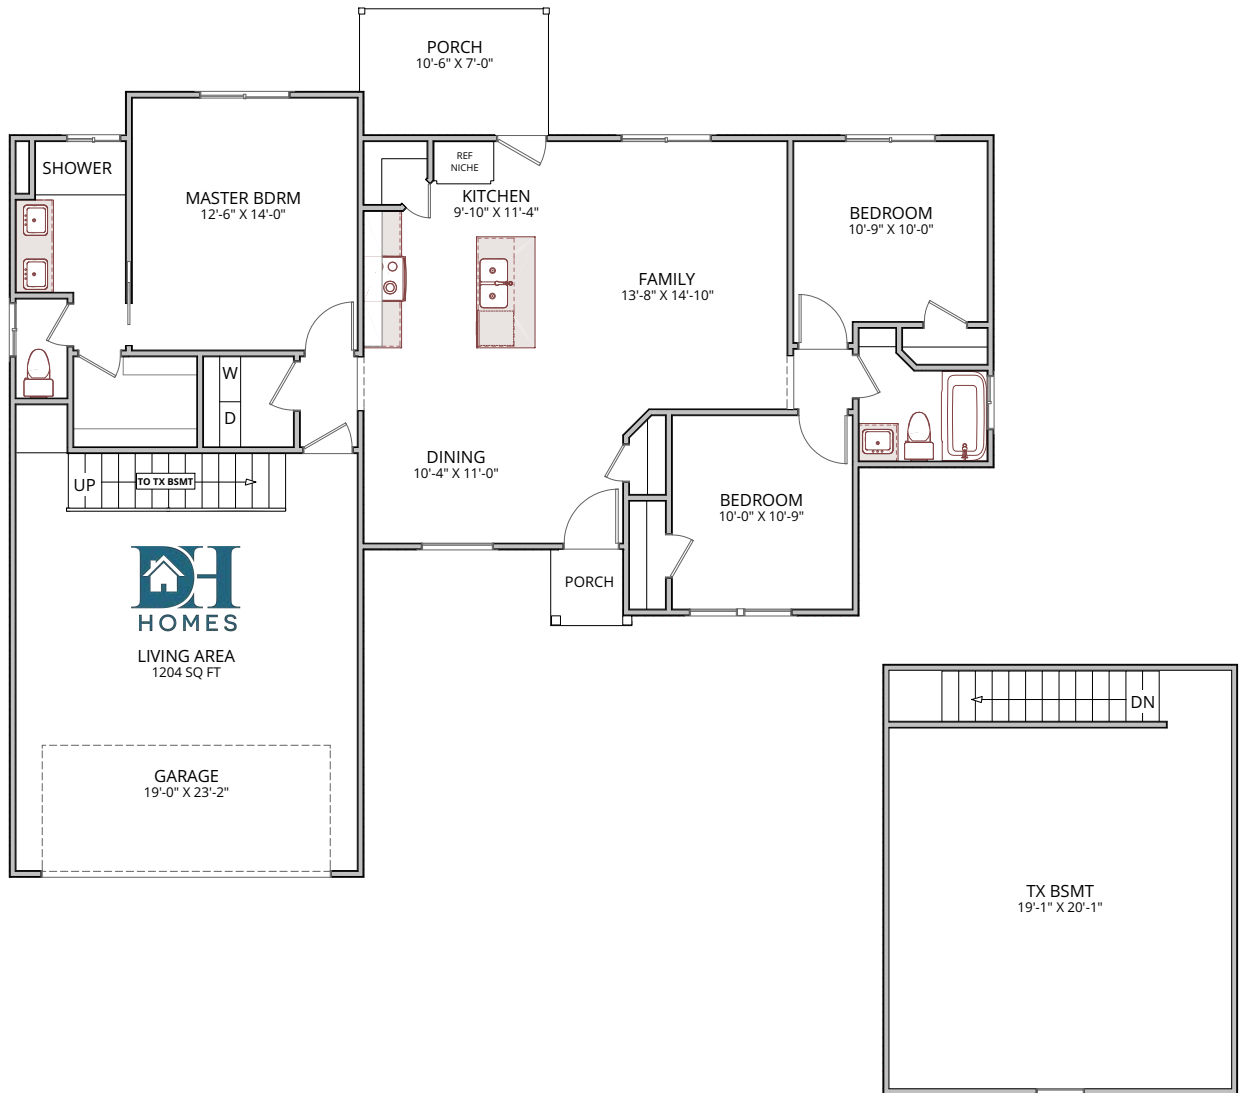

The Allen

Modern Farmhouse, TX BSMT

4.17.24

500 E Whitestone 2765, Cedar Park Texas 78630
info@buildlago.com or 512-481-7728
buildlago.com